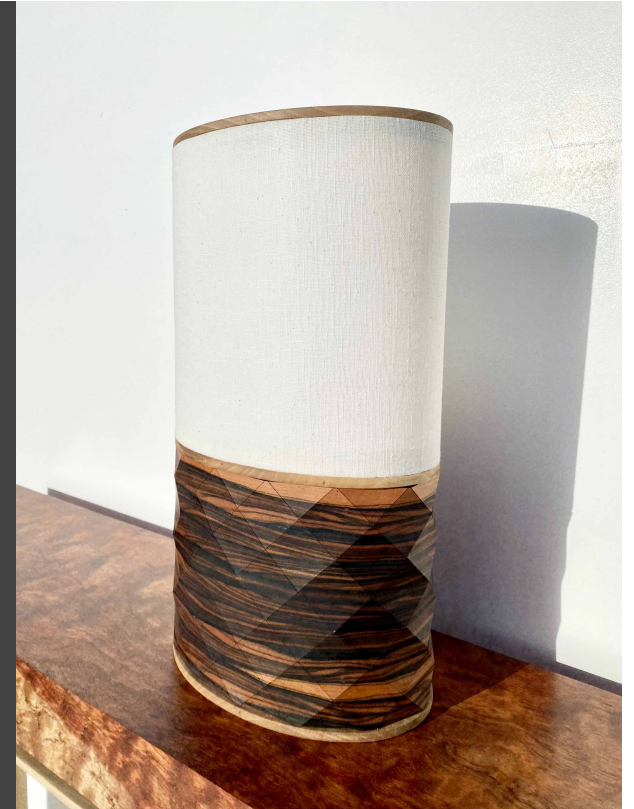

kanopee
design

ELIPSIS Collection

This collection was born from the search of a point of balance
between utility, elegance and singularity.

-

Made with my own hands, made in France.

Four type of woods

-

Unique dimension

-

Dimensions

Type of woods

Cable length and color

*
*
*

Walnut

Curled Ash

Macassar Ebony